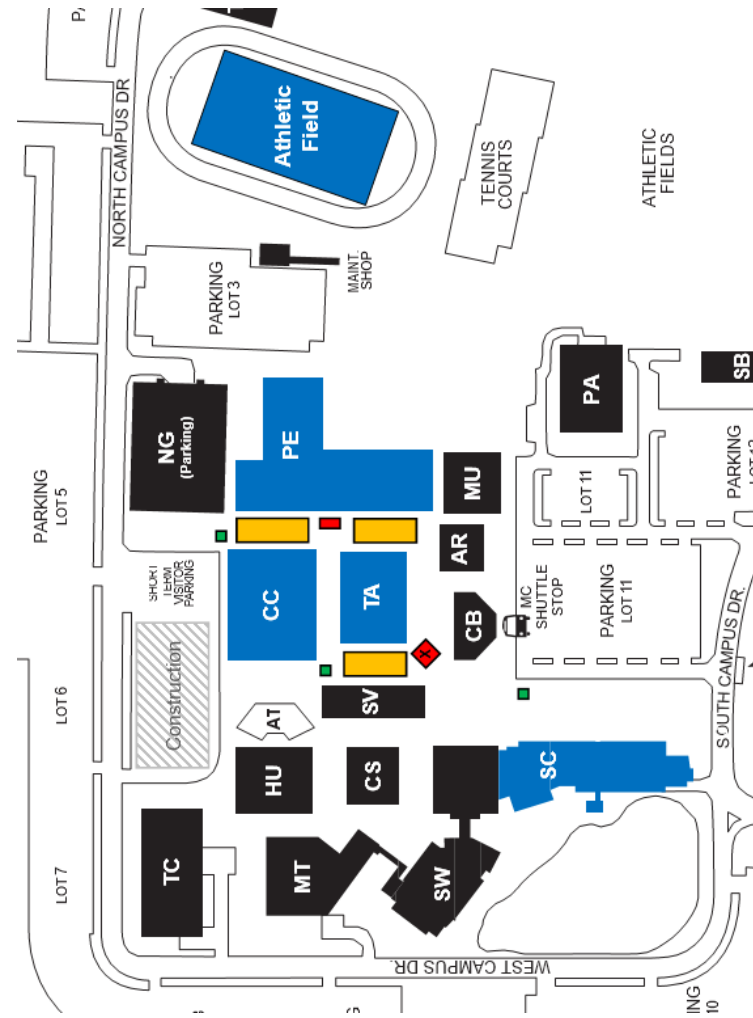

Outside Near Campus Center

- 76. **Electric Vehicle Association of Greater Washington DC**, Scott Wilson, et al.
- 77. **A World of Scale**, Maizie Cummings-Rocke
- 78. **Kentlands Acoustic Jam**, Mike Rocke, Karen Norris, David Pier, Bruce Hendrickson, Markham Luke, Rob Ficke, John Vreeland, Jeffery Silberberg
- 79. **Capital Area Soaring Association**, Dom Perez
- 80. **Montgomery County Historical Society**, Clarence Hickey, Kevin Liu

Outside Near Sundial

- 81. **Montgomery College Planetarium**, Dr. Harold Williams and a small host of students
- 82. **National Capital Astronomers**, Jay Miller (and others)
- 83. **Westminster Astronomical Society (WASI)**, Skip Bird and his minions
- 84. **Baltimore & Chesapeake Steamboat Company**, Walt & Valerie Mathers
- 85. **Mid-Potomac Chapter, Archeological Society of Maryland, and the Archaeology Program, Montgomery County Department of Parks**, Don Housley, Heather Bouslog, Carole Fontenrose, Keenan Holmes, Fran Kline, Paul Bollwerk, Valerie Hall, Kelly Arford-Horne
- 86. **Organ Grinder Lola**, Christiana Drapkin

Event Map

PE = Physical Education Building
 CC = Campus Center Building
 TA = Theater Arts Building
 SC = Science Center Building

■ Information Booths
 ■ Science Center Tent
 ■ Science Day Registration Table
 ■ Outside Exhibits

Rockville Science Day 2018 Exhibits

Sunday, April 22, 2018
 Noon to 5:00 P.M.

Montgomery College, Rockville Campus

Exhibits located in
**Physical Education Gyms,
 Campus Center, Science Building,
 Outdoors, and Athletic Field**